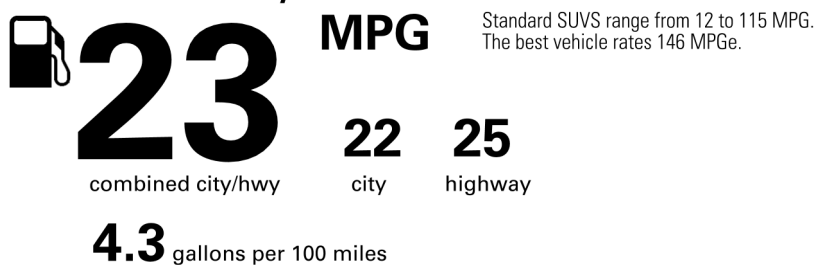

For Full Product Details: Please Visit Toyota.com/LandCruiser
 Full Tank of Gas

BASE MANUFACTURER'S SUGGESTED RETAIL PRICE \$62,445.00

OPTIONAL EQUIPMENT

FE	Federal Emissions	
AA	20-in. Alloy Wheels	1,240.00
PP	Land Cruiser Premium Package - 14-speaker JBL Premium Audio including Subwoofer & Amp, Illuminated Entry, Power Moonroof w/Sunshade, Digital Rearview Mirror, Leather-Trimmed Memory Driver's Seat, Power Front Seats, Head-Up Display (HUD), Lane Change Assist (LCA), Front Cross-Traffic Alert (FCTA), Digital Key (req. Remote Connect Trial/Subscription) and Traffic Jam Assist (req. Drive Connect Trial/Subscription). 1yr Trials included, 4G Network Dependent.	4,355.00
SF	Stabilizer Disconnect Mechanism	1,230.00
TL	Liftgate Light	195.00
TX	Two Tone Roof	350.00
C4.	Carpet Floor Mats	199.00

Not Original - Copy
 Created on 2026-03-10 15:22:35 (UTC)

EPA DOT Fuel Economy and Environment

Fuel Economy

You spend \$5,000 more in fuel costs over 5 years compared to the average new vehicle.

Annual fuel cost